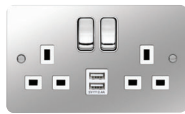

Wall Switches

Dimmers

Isolator
Switches

Fused
Connection
Units

Socket Outlets

Cooker
Control

Switches with
LED indicator

Shaver Socket

USB Socket
Outlets

Telephone
Data

Gridplates

Grid Switches

TV & Satiellite

Euro Front
Plates

Blank Plates

At A Glance