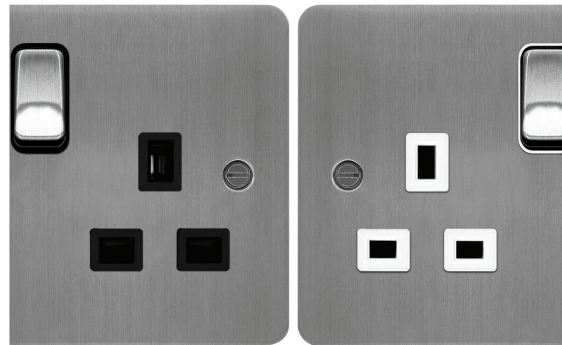

Wall Switches

Dimmers

Isolator
Switches

Fused
Connection
Units

Socket Outlets

Cooker
Control

Switches with
LED indicator

Shaver Socket

Sollysta Decorative

:hager

Sollysta Decorative
December 2020

Aesthetically pleasing whilst having all the reliable Sollysta functions.

Decorative Finishes

Sollysta Decorative wiring accessories are available in 3 finishes; brushed steel, polished steel and black nickel.

Loop Terminal

Sollysta switches come with a unique patented neutral loop terminal to provide easy neutral conductor termination at a workable height for installers.

Inserts

Following suit of the rest of the Sollysta family, the option for white or black inserts are available for the majority of the decorative range.

Plates

The decorative range offers flat plate or raised plate options for its products, to suit the installation preference.

Saving time

The terminals all face the same direction, removing the need to rotate the product during installation. Terminal screws are supplied in the backed out position to save installation time.